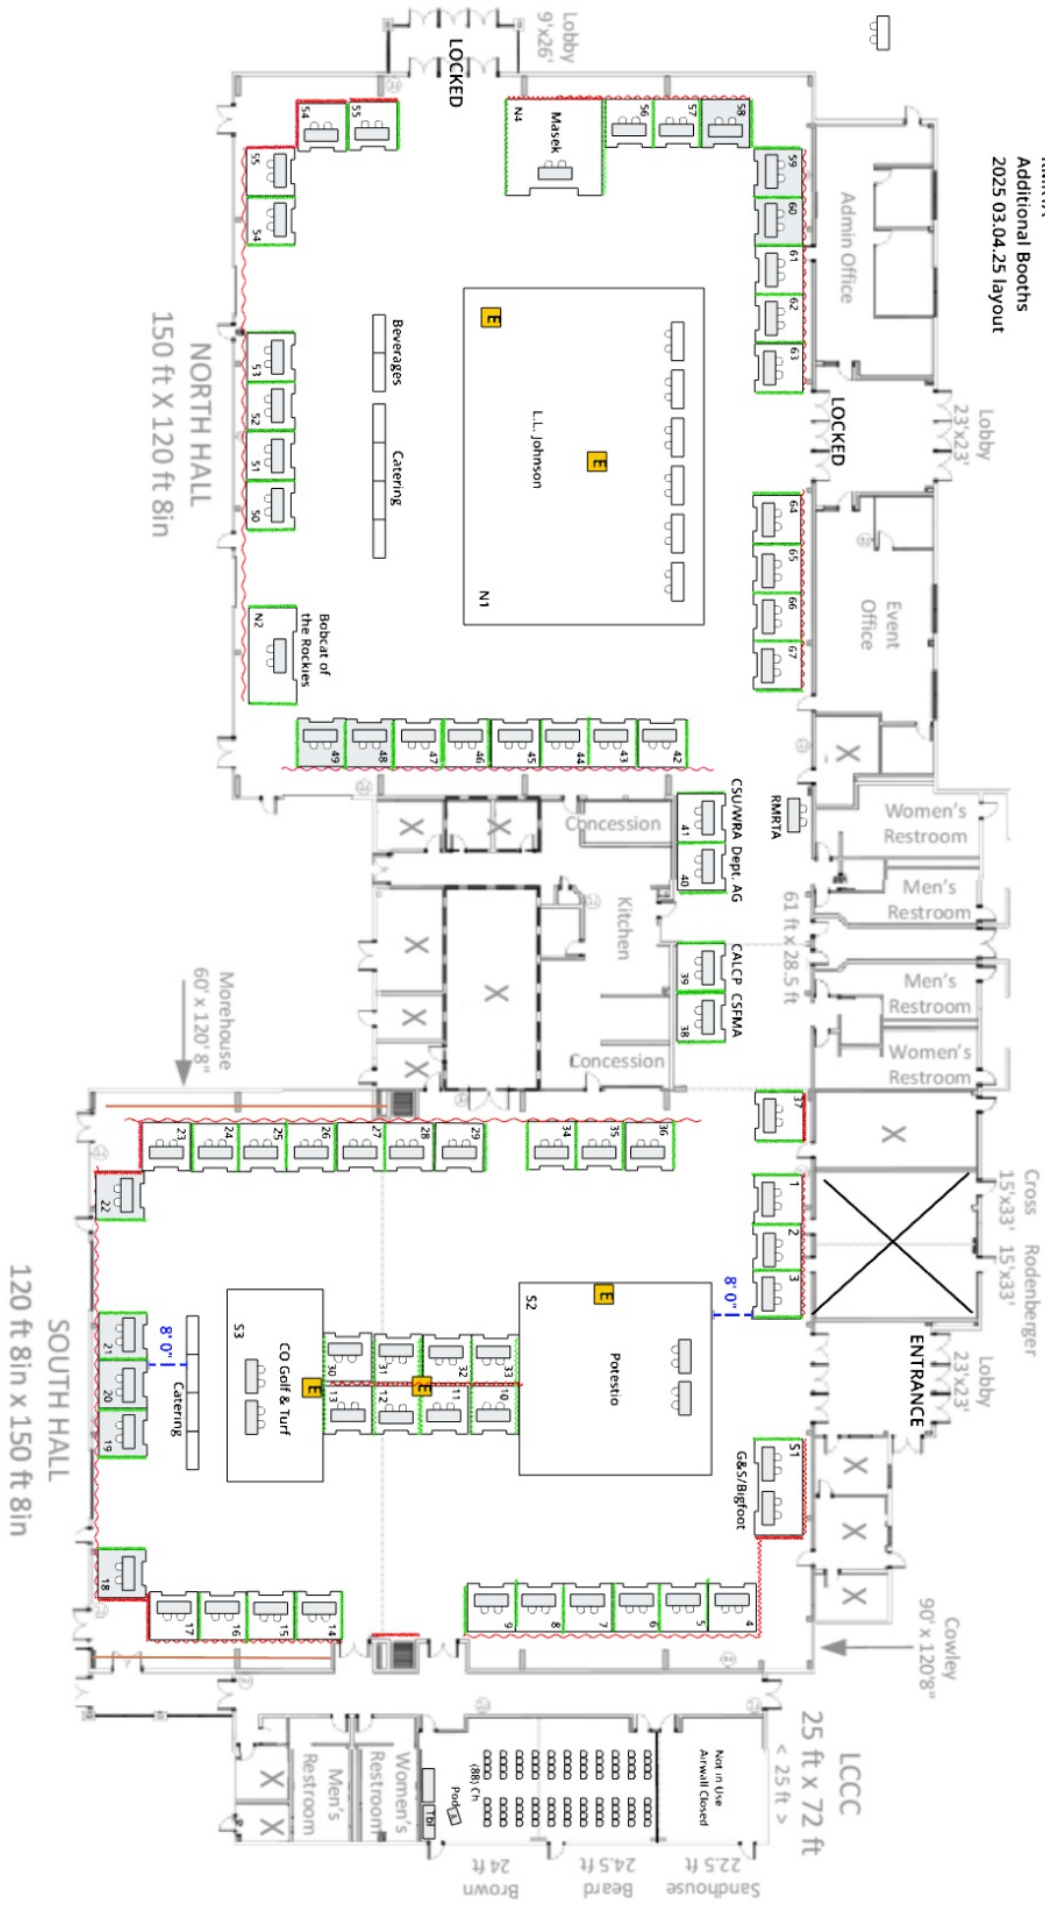

RMRTA  
Additional Booths  
2025 03.04.25 layout

20 Feet